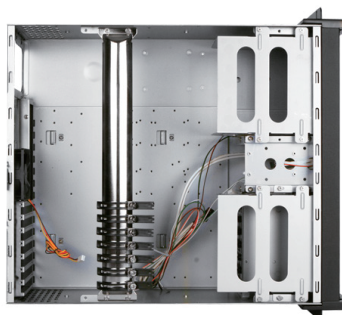

Inside View

Rear View