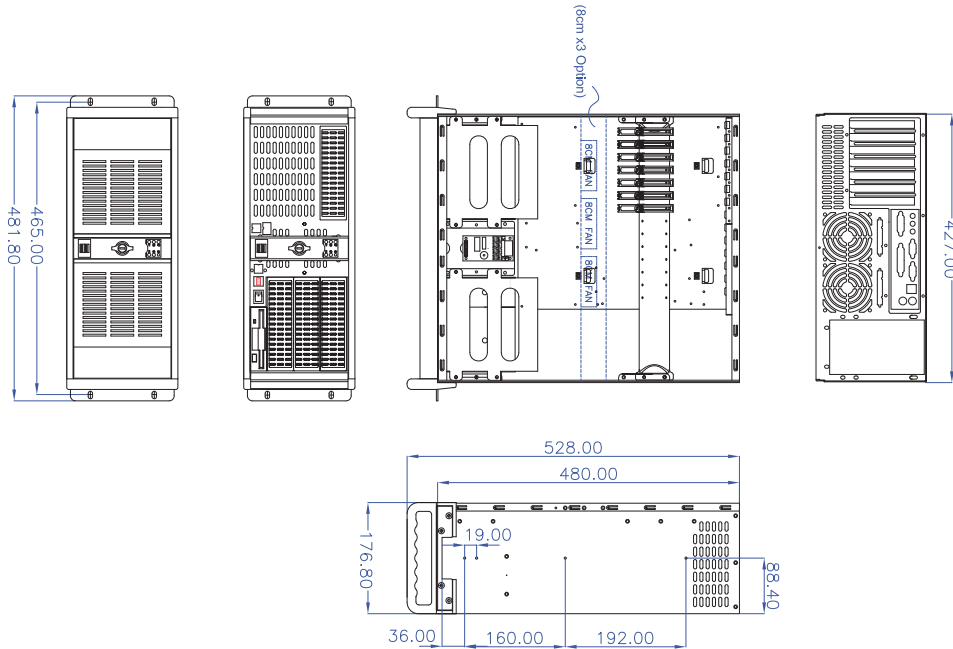

D-400

4U Compact Stylish Rackmount Chassis

Features

- Patented Aluminum Front Panel with Locks, Taiwan: 200281 / 190240 , China: 2L01259648.5
- Front Access USB2.0 x2
- 120mm x1, 80mm x1 Cooling Fan
- Removable Air Filter
- Power and HDD LED
- Power and Alarm Reset Switch

Specifications

Model Number	Expansion Slots	Front Connector
D-400	7	2x USB 2.0
RoHS Compliance	Security	Air Filter
YES	Front Bezel Key Lock	Removable & Washable
Form factor	Material of Front Bezel	Motherboard Size
4 U	Aluminum alloy	12 x 9.6 (ATX, microATX)
Standard Drive Bays	Material of Handle	Cooling Fan
3.5" Drives: 1 5.25" Drives: 4 3.5" Drive (internal): 2	SECC Zinc-Coated Steel	1x80mm, 1x120mm
Indicators	Material of Main Chassis	Optional Fan:
Power, HDD, Temperature, Fan (Fan/Temp require sensor board TC-ISF08)	1.2mm SECC Zinc-Coated Steel (Japan Made)	80mm x1
Switches	Color of Front Bezel	Dimensions (WxHxD)
Power, Reset	Black	Width 19.00" (482.6 mm) Height 7.00" (177.8 mm) Depth 20.80" (528.3 mm)
Supported PSU Type	Color of Main Chassis	
PS2, Mini Redundant	Black	

Dimensions

Ordering Information

Model	Description
D-400	D-400 with Black Bezel
D-400-BLUE	D-400 with Blue Bezel
D-400-RED	D-400 with Red Bezel
D-400-SILVER	D-400 with Silver Bezel

Compatible Power

PSU Model	Description
IS-1000R3NP	4U Redundant PSU
IS-400R8P	IS 400w x 2 redundant
IS-550R8P	Mini 550w Redundant
TC-700PD8B	700W 80PLUS Bronze ATX PSU