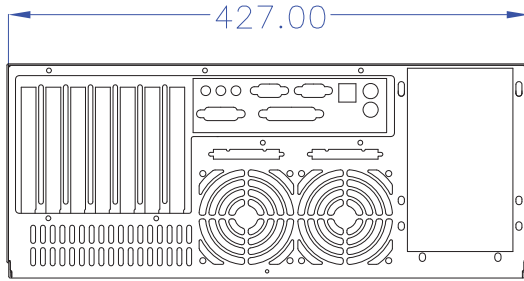

iStarUSA

Model No D-400-7

Ext 5.25" x7 + 3.5" x1

Hid 3.5" x 2

M/B 12" x 9.6"

Fan 8cm x1

(8cm x3 Option)

Slot x7 (L-type)

Rev

(8cm x3 Option)