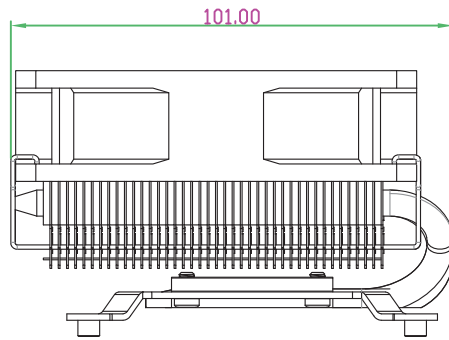

Performance C Series

Technical Drawing

Logistical Data

Manufacturer number 1404T
Item number XC041
EAN Barcode 4044953501180