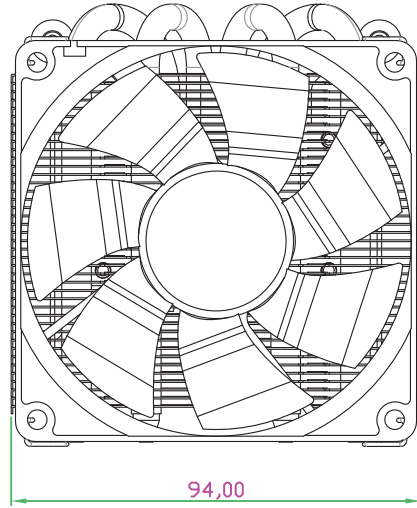

Performance C Series

Technical Drawing

Logistical Data

Manufacturer number 1404T
Item number XC041
EAN Barcode 4044953501180