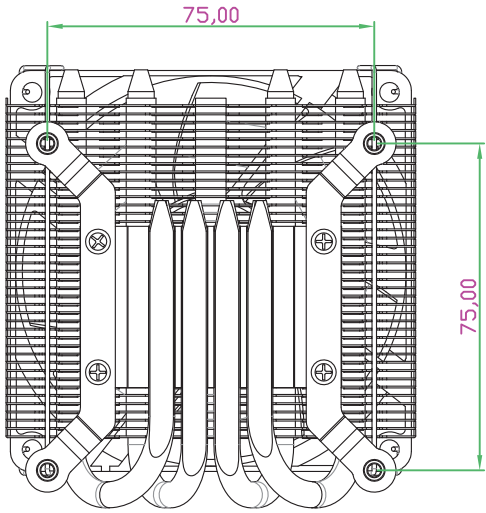

Performance C Series

Technical Drawing

Logistical Data

Manufacturer number 1404T
Item number XC041
EAN Barcode 4044953501180