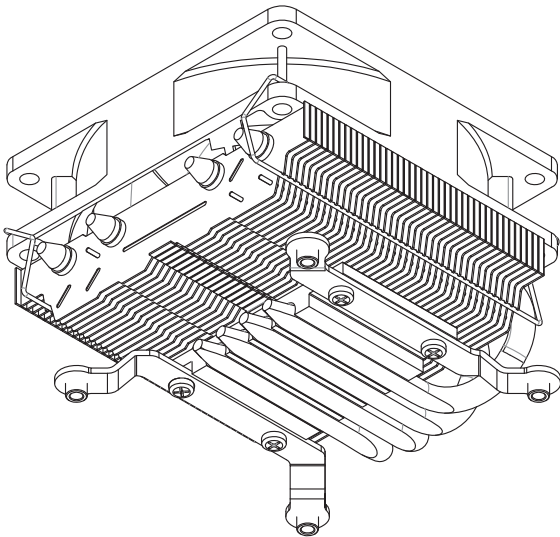

Performance C Series

Technical Drawing

Logistical Data

Manufacturer number 1404T
Item number XC041
EAN Barcode 4044953501180