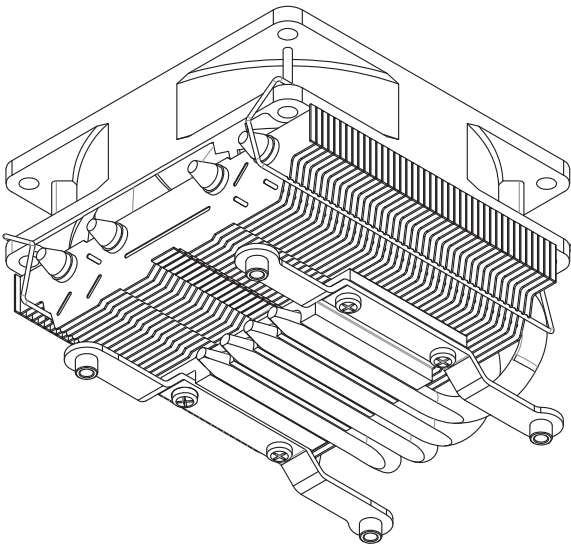

## Technical Drawing

## Logistical Data

Manufacturer number A404T  
Item number XC040  
EAN Barcode 4044953501173