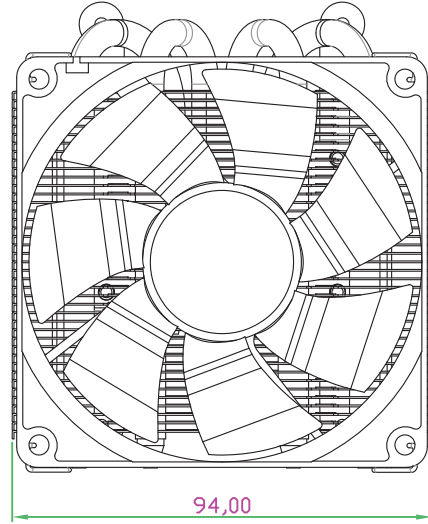

## Technical Drawing

## Logistical Data

Manufacturer number A404T  
Item number XC040  
EAN Barcode 4044953501173