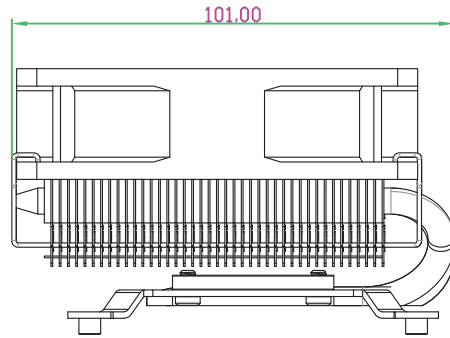

## Technical Drawing

## Logistical Data

Manufacturer number A404T  
Item number XC040  
EAN Barcode 4044953501173