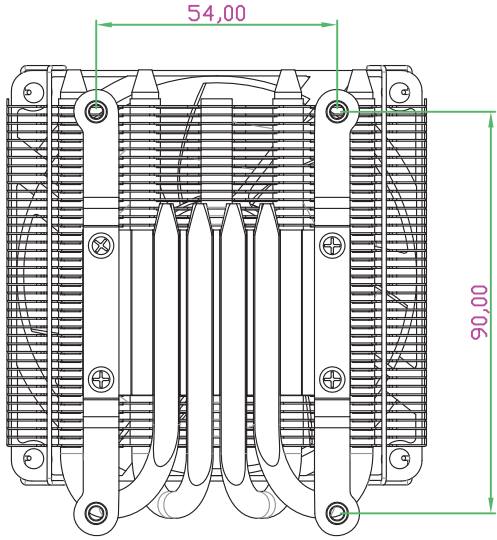

## Technical Drawing

## Logistical Data

Manufacturer number A404T  
Item number XC040  
EAN Barcode 4044953501173