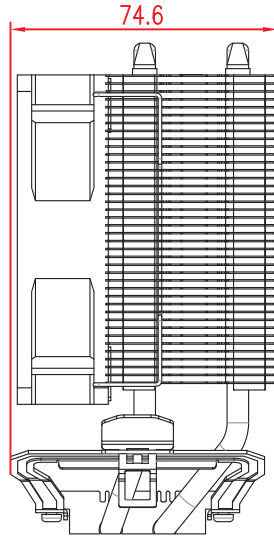

## Technical Drawing

## Logistical Data

Manufacturer number	A402
Item number	XC025
EAN Barcode	4044953500275