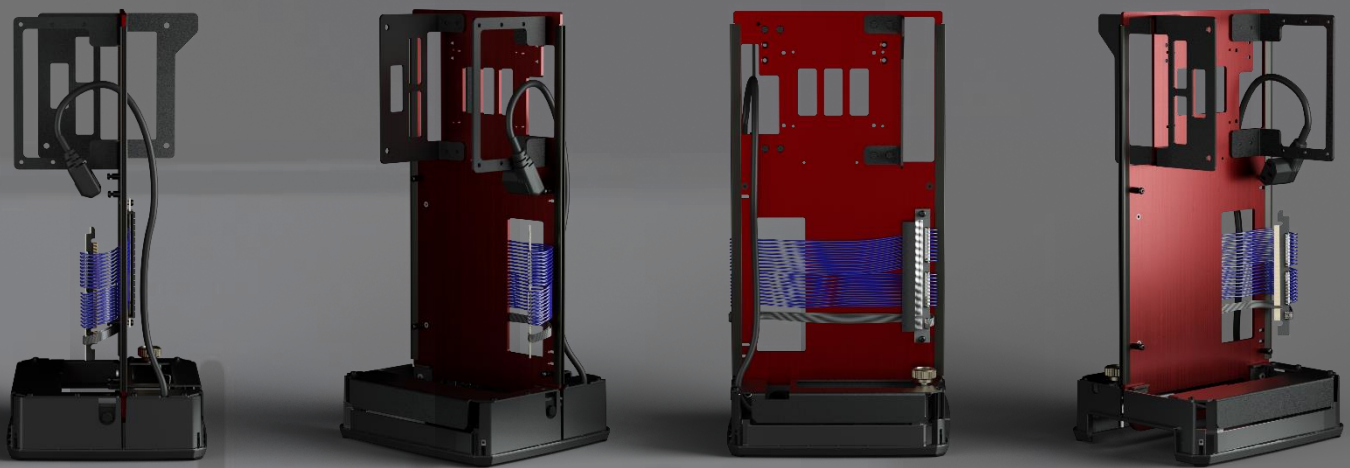

LOUQE AB
Lövgatan 30, 169 32 Solna Sweden
hello@louqe.com www.louqe.com

R450