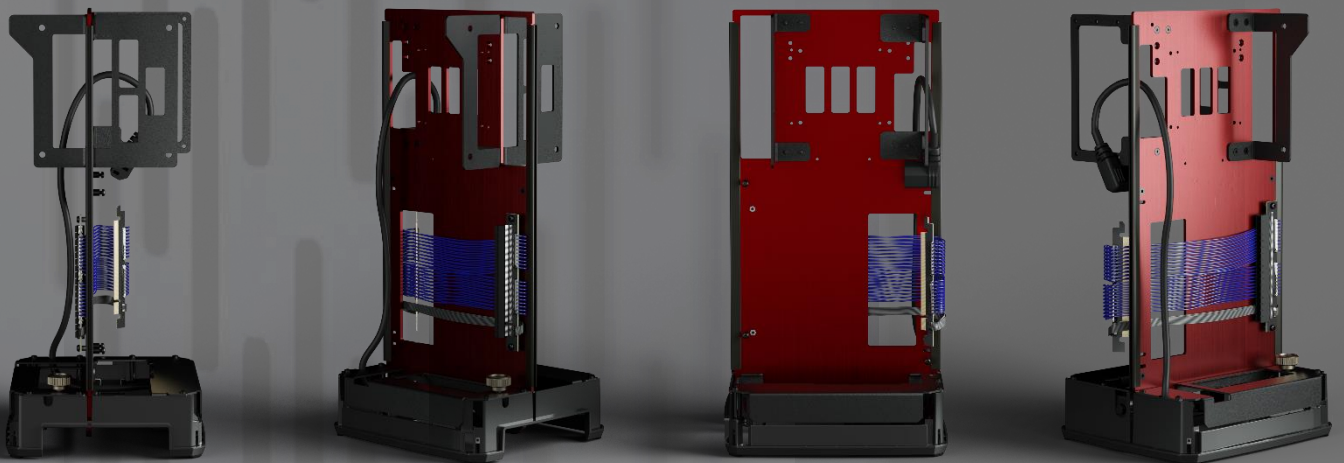

LOUQE AB
Lövgatan 30, 169 32 Solna Sweden
hello@louqe.com www.louqe.com

R450