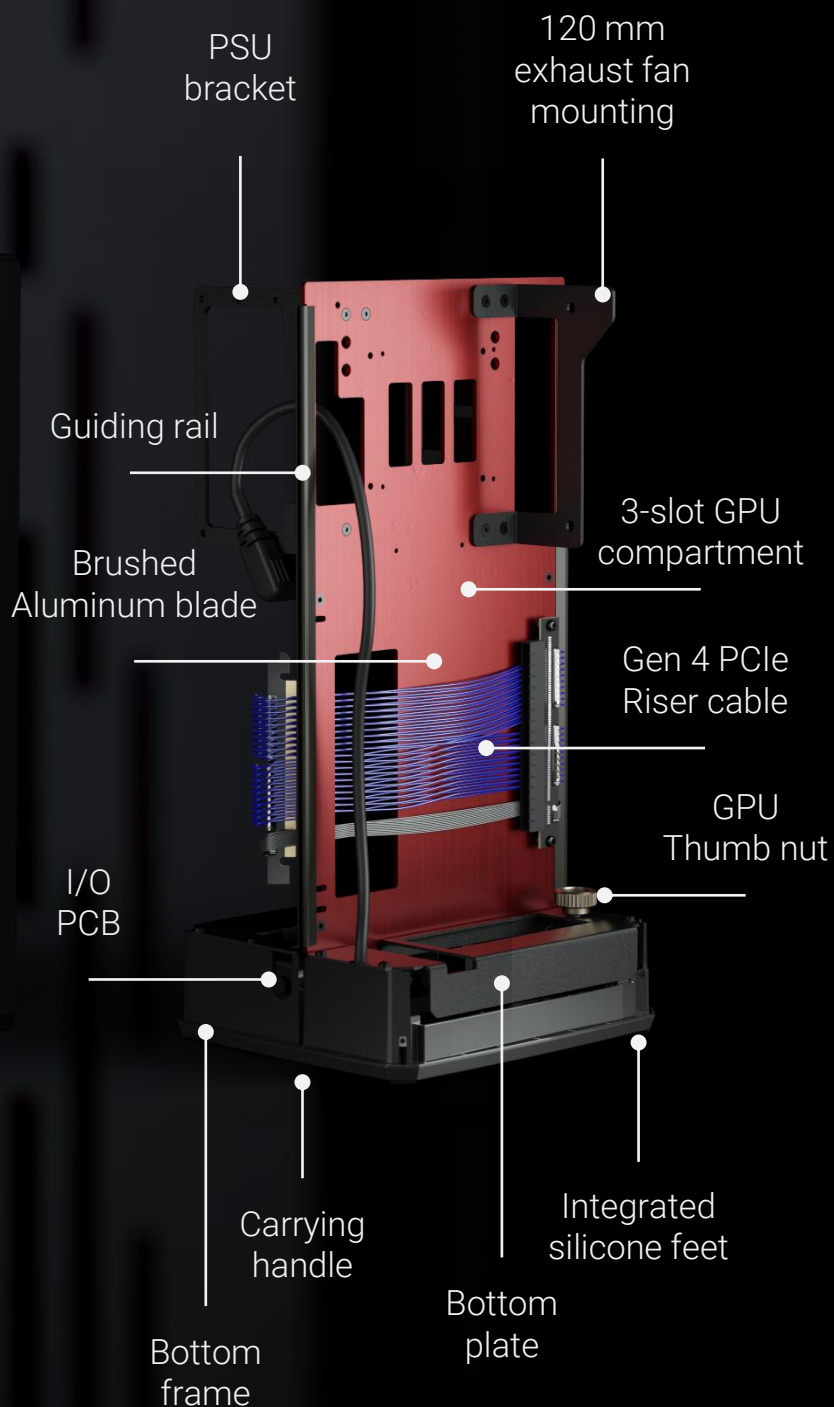

UNIBODY

CORE