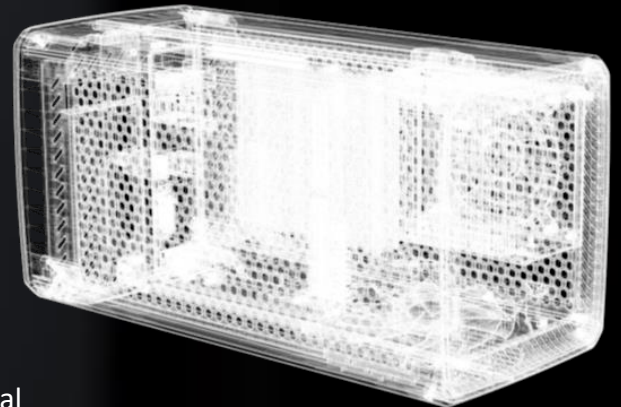

RAW FULL SPECIFICATION

LOUQE AB
Lövgatan 30, 169 32 Solna Sweden
hello@louqe.com www.louqe.com

RAW

RAW DATA

Motherboard	Mini ITX
Form factor	SFF, Mini ITX Tower (Sandwich layout)
Volume	12L
Dimensions (H x W x L)	379 x 172 x 191 mm
Weight	3,2 KG
Internal compartments	2
GPU	Three-slot up to 145 x 65 x 320 mm
Riser cable	Included, GEN4 riser cable LOUQE Cobalt PCI-e 4.0 Gen4+ Twin Axial Riser
External IO	USB-C / Type-C extension (on the back)
CPU heatsink	Up to 75 mm
Storage:	1 x 2,5" HDD/SSD + M.2 NVMe via motherboard
Exhaust fan mounting	120 mm (back), 140 mm (top)
Power supply	SFX / SFX-L (power supply not included)
Material	Bead blasted, etched anodized aluminum
Color	Rhodium Grey
Color category	Black, Grey

Release year	2021
Packed quantity	1
Manufacturer	LOUQE AB, SWEDEN
Product line	LOUQE RAW S1
Model name	RAW S1
SKU no	LQ-RAS101-CA-0GG
EAN	7350103171293
MSRP	\$329

LOUQE AB
Lövgatan 30, 169 32 Solna Sweden
hello@louqe.com www.louqe.com