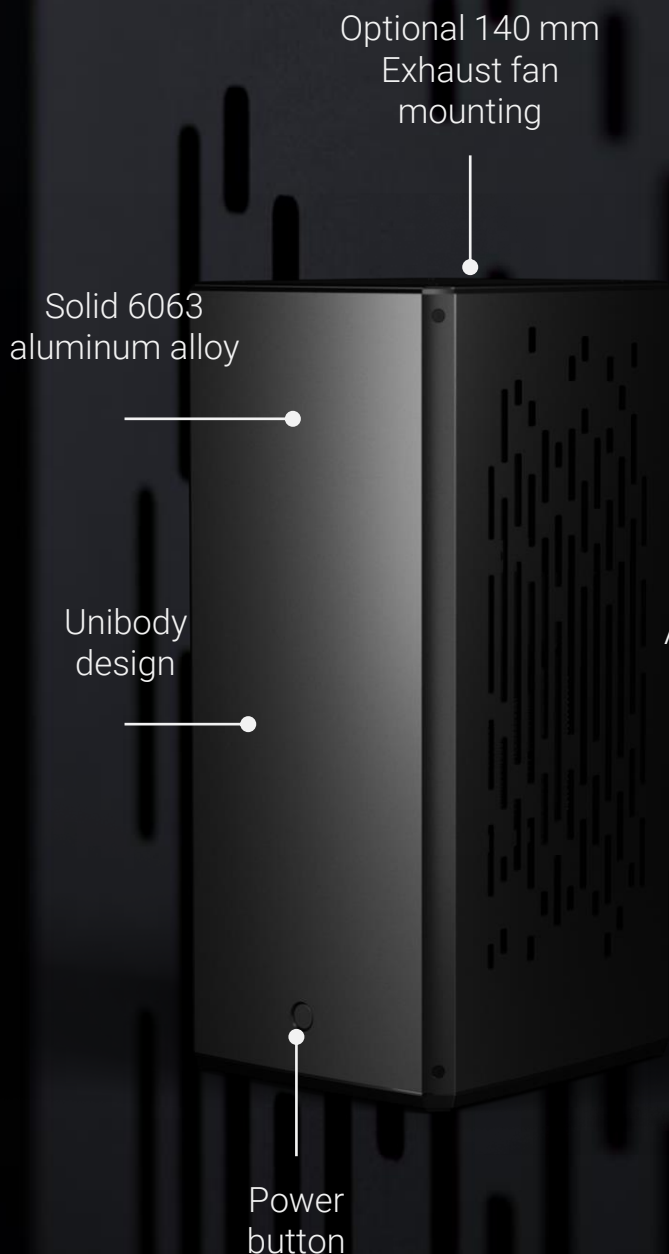

UNIBODY

CORE