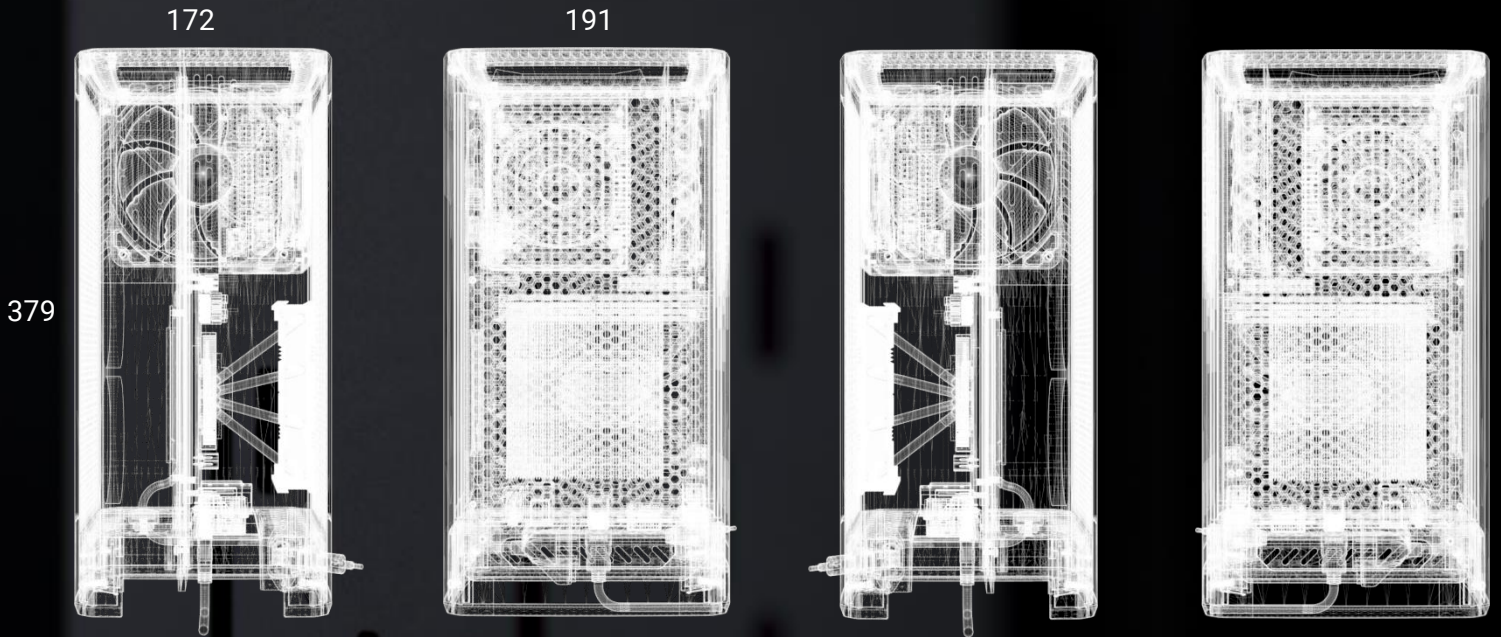

RAW FULL SPECIFICATION

LOUQE AB
Lövgatan 30, 169 32 Solna Sweden
hello@louqe.com www.louqe.com

RAW

RAW DATA

Motherboard	Mini ITX
Form factor	SFF, Mini ITX Tower (Sandwich layout)
Volume	12L
Dimensions (H x W x L)	379 x 172 x 191 mm
Weight	3,2 KG
Internal compartments	2
GPU	Three-slot up to 145 x 65 x 320 mm
Riser cable	Included, GEN4 riser cable LOUQE Cobalt PCI-e 4.0 Gen4+ Twin Axial Riser
External IO	USB-C / Type-C extension (on the back)
CPU heatsink	Up to 75 mm
Storage:	1 x 2,5" HDD/SSD + M.2 NVMe via motherboard
Exhaust fan mounting	120 mm (back), 140 mm (top)
Power supply	SFX / SFX-L (power supply not included)
Material	Bead blasted, etched anodized aluminum
Color	Rhodium Grey
Color category	Black, Grey

Release year	2021
Packed quantity	1
Manufacturer	LOUQE AB, SWEDEN
Product line	LOUQE RAW S1
Model name	RAW S1
SKU no	LQ-RAS101-CA-0GG
EAN	7350103171293
MSRP	\$329

LOUQE AB
Lövgatan 30, 169 32 Solna Sweden
hello@louqe.com www.louqe.com