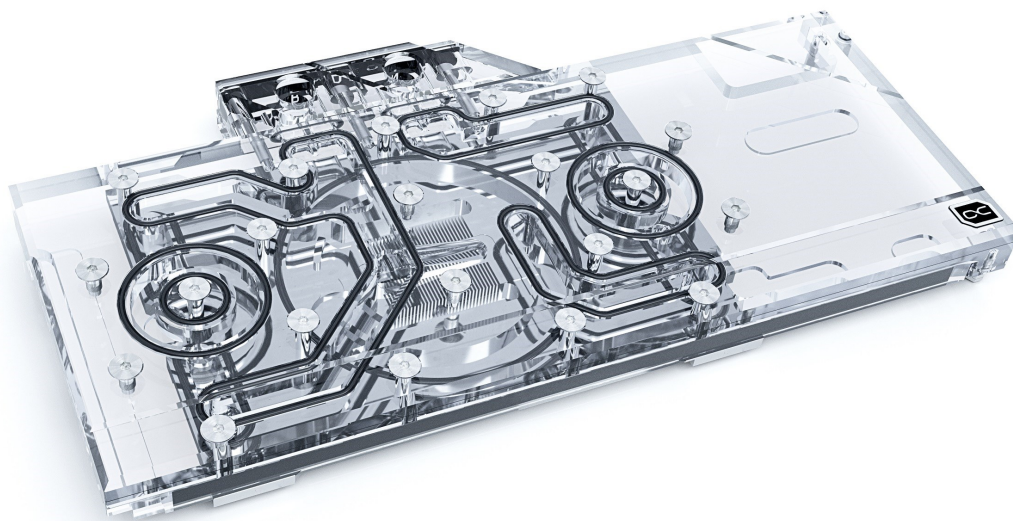

Alphacool article number: 11944

Aquatuning article number: 1020774

The Alphacool Eisblock Aurora Acryl for the Radeon RX 6800/XT in Reference Layout offers not only an outstanding cooling performance but also an extensive Digital RGB LED lighting. The fullcover cooler cools not only the GPU but also all important components such as voltage converters and the graphics memory directly with water.

## Eisblock Aurora Acryl GPX-A

- Fullcover water block
- Nickel plated copper cooler
- Adressable Digital RGB LEDs