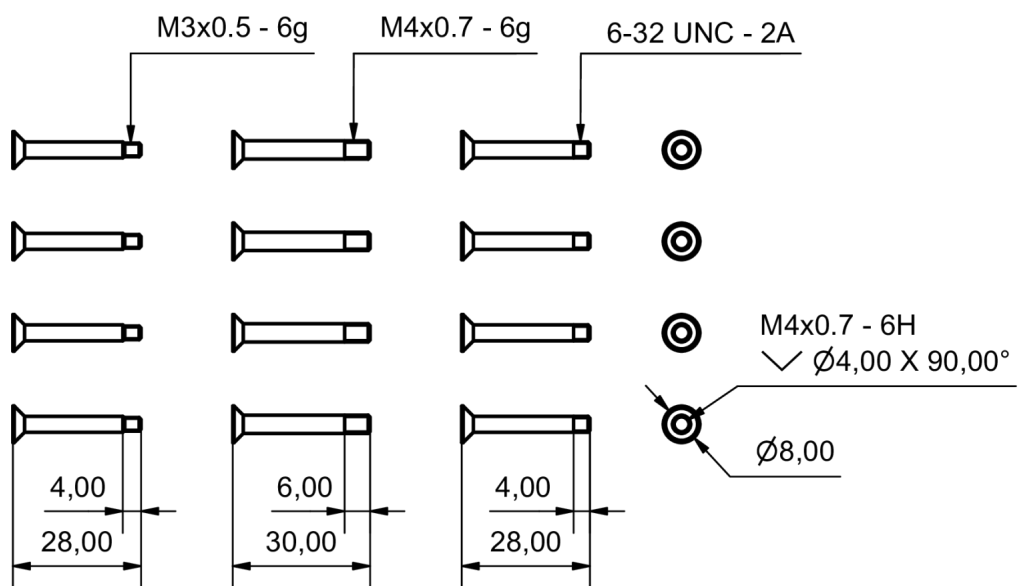

Scope of delivery

1x Stealth Fan
1x PWM Extension cable 50cm
4x M3 Screw
4x 6-32 UNC Screw

4x M4 Screw
4x Stealth Mounting Nut
1x cleaning cloth

Technical data

Dimensions (L x W x H)	120 x 120 x 25,5mm
Material (Frame)	Die-cast zinc
Material (Impeller)	Plastic
Weight	320g
Speed	400~3000±10% rpm
Bearing	Hydro Dynamic Bearing
Connection	4-Pin PWM
Cable length PWM	40±8 mm (+ 50cm extension cable)
Cable length (daisy chain)	110±10 mm
Start-up Voltage	6 V DC
Rated Volt	12 V DC
Power Consumption	6.60 Watt
Rated Current	0.50 A (0.55Max)
Air Flow	70.98 CFM
Static Air Pressure	4.23 mmH ₂ O
Noise Level	40.1 dBA
MTBF	100,000h
PWM control	Yes
Zero RPM control	Yes
Tacho Signal	Yes
Auto-restart	Yes
Color	chrome

Packaging dimensions per unit

L x W x H	180 x 170 x 33 mm
Weight	400 g

Other data

Certificates	CE, FC, RoHS
EAN	4250197138246
Customs code	84145915000
Guarantee	5 years

High-quality, elegant as well as timeless design and technical innovation - these are the features of the Alphacool Apex Stealth metal fan. With its patent-pending decoupling technology, the robust metal frame and a special rotor, this fan certainly impresses. Not only is the Apex Stealth one of the most powerful fans, but it also remains the quietest at any speed.

Powerful All-rounder

The Alphacool Apex Stealth metal fan is a true all-rounder. It sets new standards in terms of airflow and static pressure. Therefore, this fan is not only perfect for mounting on radiators, but also provides excellent airflow as a case fan. The Apex Stealth Power can be controlled between 400 to 3000 rpm via the 4-pin PWM connector. The startup speed is ~500 rpm. In addition, the Stealth offers Zero RPM control, which can be used to bring the fan to a complete stop.

General tolerance: $\pm 0,25\text{mm}$
Dimension in millimeter