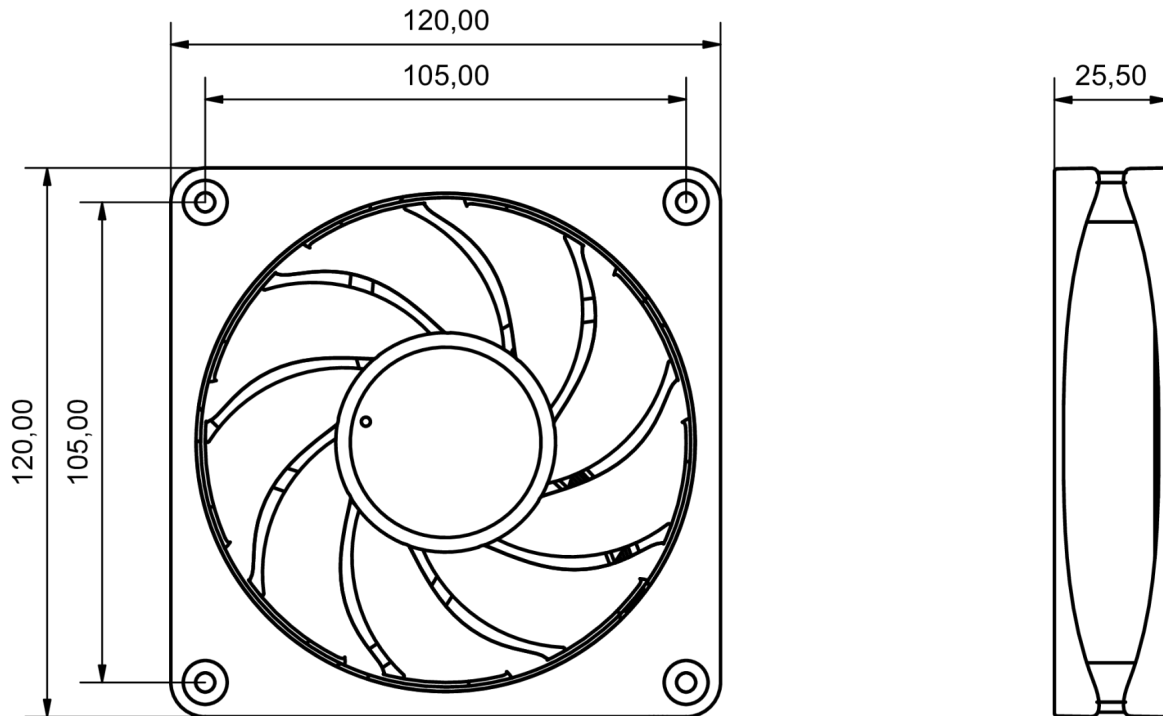

General tolerance: $\pm 0,25\text{mm}$
Dimension in millimeter