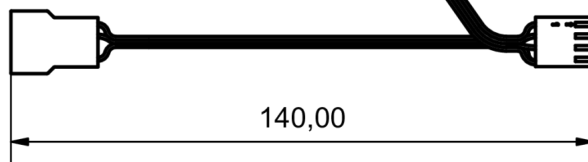

Whisper Quiet

The fan blades, motor and its suspension are completely decoupled from the metal frame. For this purpose, a special damping system was placed between the metal frame and the fan, which absorbs all vibrations. This type of decoupling is a completely new system, which is brought to the market by Alphacool for the first time with the Apex fan. In addition, the impeller is equipped with a closed frame that prevents the impeller tips from fluttering at high speed, which also has a positive effect on the fan's characteristics.

Powerful All-rounder

The Alphacool Apex Stealth metal fan is a true all-rounder. It sets new standards in terms of airflow and static pressure. Therefore, this fan is not only perfect for mounting on radiators, but also provides excellent airflow as a case fan. The Apex Stealth Power can be controlled between 400 to 3000 rpm via the 4-pin PWM connector. The startup speed is ~500 rpm. In addition, the Stealth offers Zero RPM control, which can be used to bring the fan to a complete stop.

Additional Features

As usual with Alphacool, multiple fans can be effortlessly connected in series via daisy chain. The cables can be hidden in the corners of the fan so that they are no longer visible. A 50 cm PWM cable is also included as an extension. The 6-pole motor in combination with the HDB bearing (Hydro Dynamic Bearing) ensures extremely quiet operation and high durability.