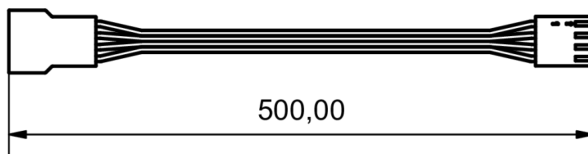

Whisper Quiet

The fan blades, motor and its suspension are completely decoupled from the metal frame. For this purpose, a special damping system was placed between the metal frame and the fan, which absorbs all vibrations. This type of decoupling is a completely new system, which is brought to the market by Alphacool for the first time with the Apex fan. In addition, the impeller is equipped with a closed frame that prevents the impeller tips from fluttering at high speed, which also has a positive effect on the fan's characteristics.

Powerful All-rounder

The Alphacool Apex Stealth metal fan is a true all-rounder. It sets new standards in terms of airflow and static pressure. Therefore, this fan is not only perfect for mounting on radiators, but also provides excellent airflow as a case fan. The Apex Stealth Power can be controlled between 400 to 3000 rpm via the 4-pin PWM connector. The startup speed is ~500 rpm. In addition, the Stealth offers Zero RPM control, which can be used to bring the fan to a complete stop.

Apex Design

Alphacool's Apex product line represents the highest level of perfection. First-class materials and innovative technologies guarantee a unique premium product. Consisting of high-quality metal, the curved frame gives the Apex Stealth its distinctive design and fits perfectly into any PC build.

Additional Features

As usual with Alphacool, multiple fans can be effortlessly connected in series via daisy chain. The cables can be hidden in the corners of the fan so that they are no longer visible. A 50 cm PWM cable is also included as an extension. The 6-pole motor in combination with the HDB bearing (Hydro Dynamic Bearing) ensures extremely quiet operation and high durability.