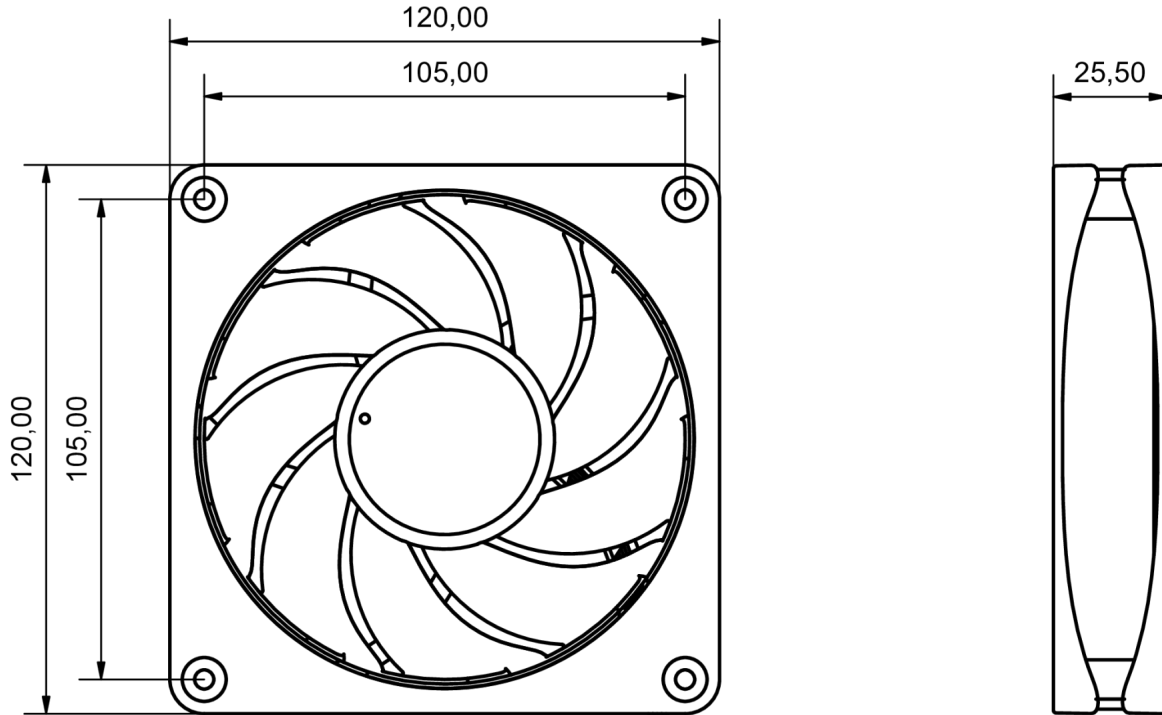

Drawing

General tolerance: ± 0,25mm
Dimension in millimeter