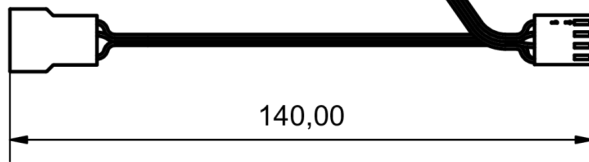

Drawing

General tolerance: ± 0,25mm
Dimension in millimeter