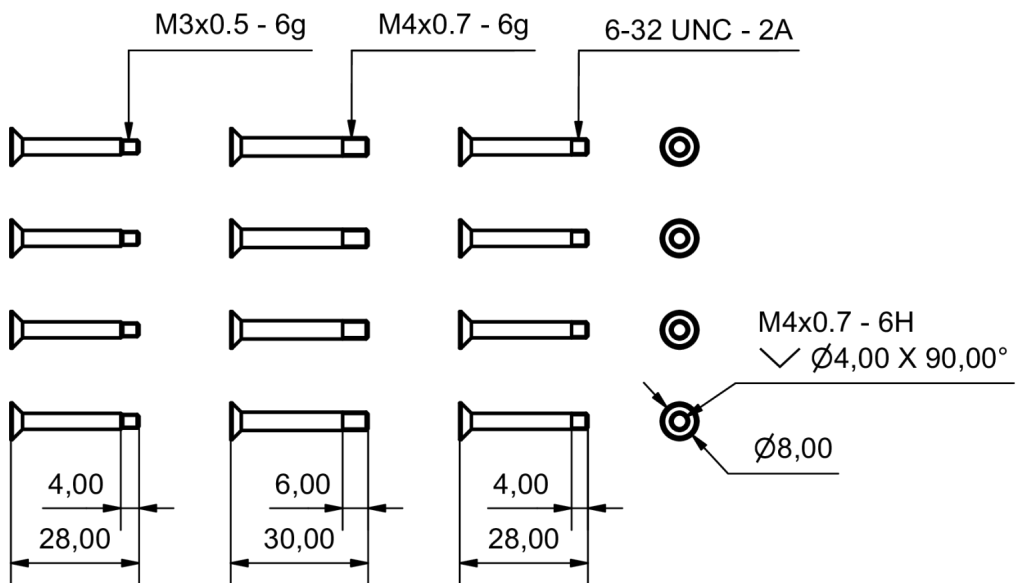

Drawing

General tolerance: ± 0,25mm
Dimension in millimeter