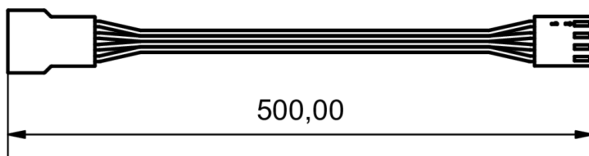

Drawing

General tolerance: ± 0,25mm
Dimension in millimeter