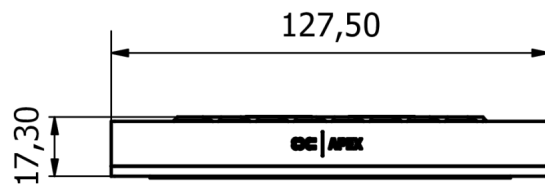

General tolerance: $\pm 0,25\text{mm}$
Dimension in millimeter