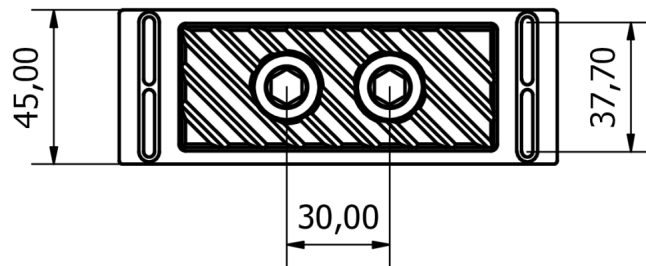

General tolerance: $\pm 0,25\text{mm}$
Dimension in millimeter